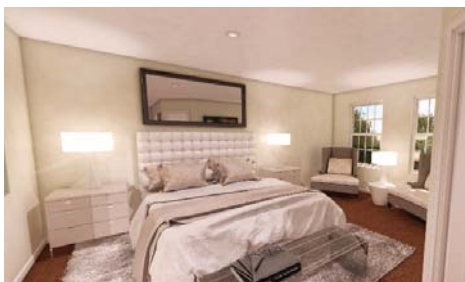

GRAND OPENING!!

Spring Oaks Townhome Community

SATURDAY, JUNE 3RD

11AM - 4PM

- 1,500 - 3,000 sf
- 2, 3 & 4 bedroom options
- 1-car & 2-car garages
- 6 elevation options
- Basements w/select buildings
- Several floor plan options
- Appoquinimink school district
- Close proximity to Middletown, Smyrna, Dover & Wilmington

JOIN US FOR OUR COMMUNITY GRAND OPENING

Saturday, June 3rd

11am - 4pm

110 Wye Oak Drive

- Tour our gorgeous furnished model home
- Build your own custom model on our interactive touchscreen
- Meet our sales team
- Lunch & refreshments will be served
- Live radio broadcast by WSDS 92.9 FM | 11am-2pm
- Inflatable entertainment